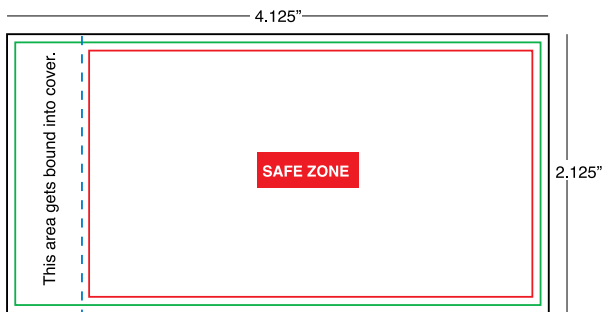

SAFE ZONE ILLUSTRATION – MINI, LARGE & MIGHTY BOOKLETS

The critical elements (text, images, logos, etc.) of your artwork need to be inside the safe zone. Artwork that falls outside of this safe zone may get cropped during the trimming process as sometimes slight shifting occurs.

MINI BOOKLETS – SAFE ZONE

CARD FRONT

Document size = 4.125" x 2.125" (104.775 x 53.975 mm)

CARD BACK

Document size = 4.125" x 2.125" (104.775 x 53.975 mm)

COVER OUTSIDE

Document size = 9.5" x 2.125" (241.3 x 53.975 mm)

COVER INSIDE

Document size = 9.5" x 2.125" (241.3 x 53.975 mm)

LARGE BOOKLETS – SAFE ZONE

CARD FRONT

Document size = 5.625" x 3.625" (142.875 x 92.075 mm)

CARD Back

Document size = 5.625" x 3.625" (142.875 x 92.075 mm)

COVER OUTSIDE

Document size = 12.625" x 3.625" (320.675 x 92.075 mm)

COVER INSIDE

Document size = 12.625" x 3.625" (320.675 x 92.075 mm)

	DOCUMENT LINE
	TRIM LINE
	SAFE ZONE
	PERF. & SCORE LINES

MIGHTY BOOKLETS – SAFE ZONE