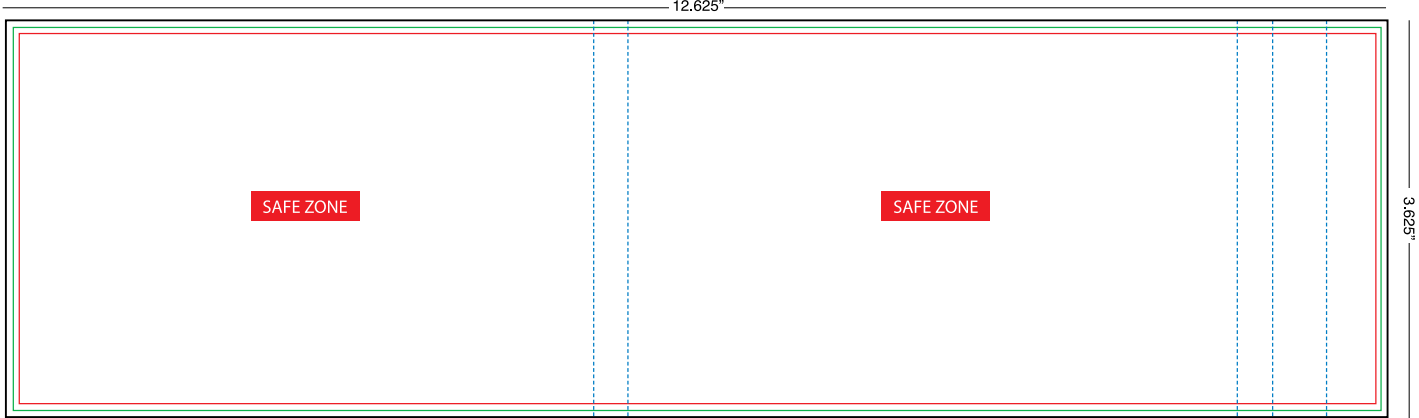

MINI BOOKLETS – SAFE ZONE

CARD FRONT

Document size = 4.125" x 2.125" (104.775 x 53.975 mm)

CARD BACK

Document size = 4.125" x 2.125" (104.775 x 53.975 mm)

COVER OUTSIDE

Document size = 9.5" x 2.125" (241.3 x 53.975 mm)

COVER INSIDE

Document size = 9.5" x 2.125" (241.3 x 53.975 mm)

LARGE BOOKLETS – SAFE ZONE

CARD FRONT

Document size = 5.625" x 3.625" (142.875 x 92.075 mm)

CARD Back

Document size = 5.625" x 3.625" (142.875 x 92.075 mm)

COVER OUTSIDE

Document size = 12.625" x 3.625" (320.675 x 92.075 mm)

COVER INSIDE

Document size = 12.625" x 3.625" (320.675 x 92.075 mm)

	DOCUMENT LINE
	TRIM LINE
	SAFE ZONE
	PERF. & SCORE LINES

MIGHTY BOOKLETS – SAFE ZONE

CARD FRONT

Document size = 8.0" x 5.625" (203.2 x 142.875 mm)

CARD Back

Document size = 8.0" x 5.625" (203.2 x 142.875 mm)

COVER OUTSIDE

Document size = 17.375" x 5.625" (441.325 x 142.875 mm)

COVER INSIDE

Document size = 17.375" x 5.625" (441.325 x 142.875 mm)