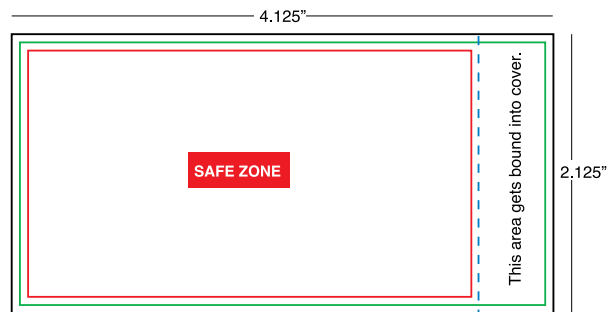

MINI BOOKLETS – SAFE ZONE

CARD FRONT

Document size = 4.125" x 2.125" (104.775 x 53.975 mm)

CARD BACK

Document size = 4.125" x 2.125" (104.775 x 53.975 mm)

COVER OUTSIDE

Document size = 9.5" x 2.125" (241.3 x 53.975 mm)

COVER INSIDE

Document size = 9.5" x 2.125" (241.3 x 53.975 mm)

LARGE BOOKLETS – SAFE ZONE

CARD FRONT

Document size = 5.625" x 3.625" (142.875 x 92.075 mm)

CARD Back

Document size = 5.625" x 3.625" (142.875 x 92.075 mm)

COVER OUTSIDE

Document size = 12.625" x 3.625" (320.675 x 92.075 mm)

COVER INSIDE

Document size = 12.625" x 3.625" (320.675 x 92.075 mm)

	DOCUMENT LINE
	TRIM LINE
	SAFE ZONE
	PERF. & SCORE LINES

MIGHTY BOOKLETS – SAFE ZONE

CARD FRONT

Document size = 8.0" x 5.625" (203.2 x 142.875 mm)

CARD Back

Document size = 8.0" x 5.625" (203.2 x 142.875 mm)

COVER OUTSIDE

Document size = 17.375" x 5.625" (441.325 x 142.875 mm)

COVER INSIDE

Document size = 17.375" x 5.625" (441.325 x 142.875 mm)