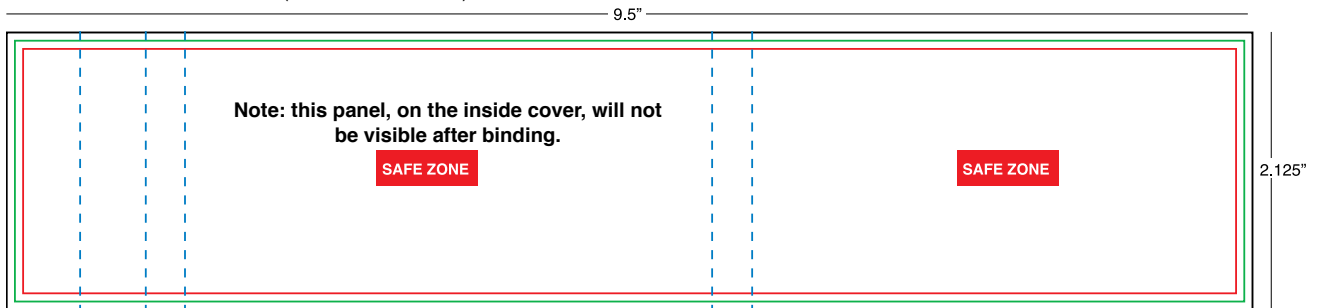

MINI BOOKLETS – SAFE ZONE

CARD FRONT

Document size = 4.125" x 2.125" (104.775 x 53.975 mm)

CARD BACK

Document size = 4.125" x 2.125" (104.775 x 53.975 mm)

COVER OUTSIDE

Document size = 9.5" x 2.125" (241.3 x 53.975 mm)

COVER INSIDE

Document size = 9.5" x 2.125" (241.3 x 53.975 mm)

LARGE BOOKLETS – SAFE ZONE

CARD FRONT

Document size = 5.625" x 3.625" (142.875 x 92.075 mm)

CARD Back

Document size = 5.625" x 3.625" (142.875 x 92.075 mm)

COVER OUTSIDE

Document size = 12.625" x 3.625" (320.675 x 92.075 mm)

COVER INSIDE

Document size = 12.625" x 3.625" (320.675 x 92.075 mm)

	DOCUMENT LINE
	TRIM LINE
	SAFE ZONE
	PERF. & SCORE LINES

MIGHTY BOOKLETS – SAFE ZONE

CARD FRONT

Document size = 8.0" x 5.625" (203.2 x 142.875 mm)

CARD Back

Document size = 8.0" x 5.625" (203.2 x 142.875 mm)

COVER OUTSIDE

Document size = 17.375" x 5.625" (441.325 x 142.875 mm)

COVER INSIDE

Document size = 17.375" x 5.625" (441.325 x 142.875 mm)