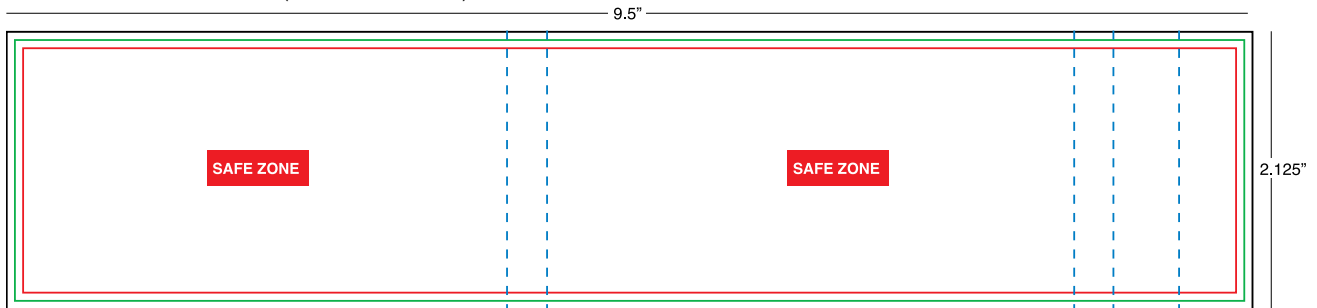

SAFE ZONE ILLUSTRATION – MINI, LARGE & MIGHTY BOOKLETS

The critical elements (text, images, logos, etc.) of your artwork need to be inside the safe zone. Artwork that falls outside of this safe zone may get cropped during the trimming process as sometimes slight shifting occurs.

MINI BOOKLETS – SAFE ZONE

CARD FRONT

Document size = 4.125" x 2.125" (104.775 x 53.975 mm)

CARD BACK

Document size = 4.125" x 2.125" (104.775 x 53.975 mm)

COVER OUTSIDE

Document size = 9.5" x 2.125" (241.3 x 53.975 mm)

COVER INSIDE

Document size = 9.5" x 2.125" (241.3 x 53.975 mm)

LARGE BOOKLETS – SAFE ZONE

CARD FRONT

Document size = 5.625" x 3.625" (142.875 x 92.075 mm)

CARD Back

Document size = 5.625" x 3.625" (142.875 x 92.075 mm)

COVER OUTSIDE

Document size = 12.625" x 3.625" (320.675 x 92.075 mm)

COVER INSIDE

Document size = 12.625" x 3.625" (320.675 x 92.075 mm)

	DOCUMENT LINE
	TRIM LINE
	SAFE ZONE
	PERF. & SCORE LINES

MIGHTY BOOKLETS – SAFE ZONE