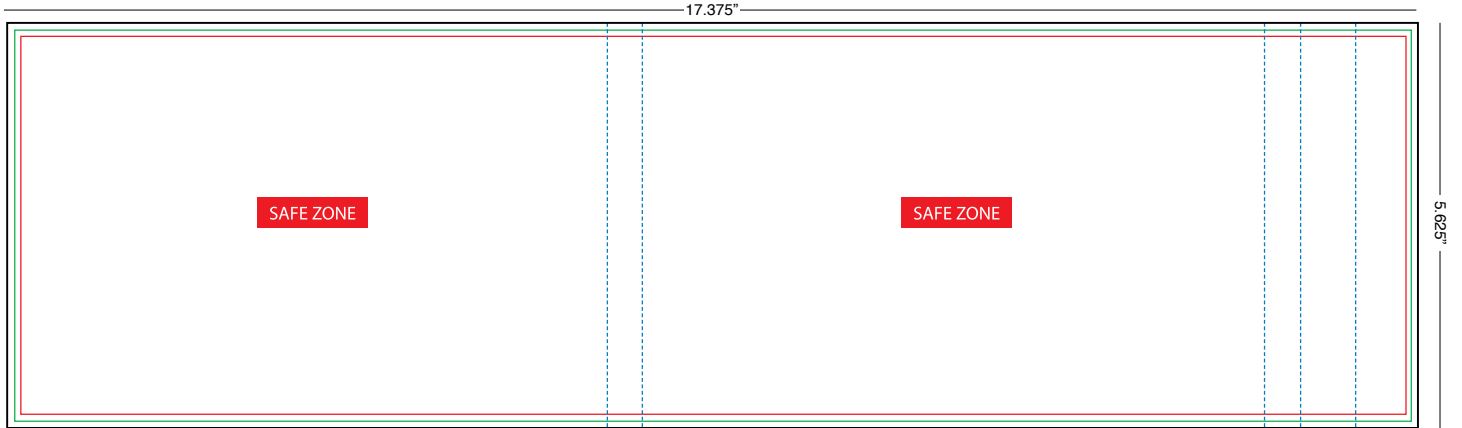

SAFE ZONE ILLUSTRATION – MINI, LARGE & MIGHTY BOOKLETS

The critical elements (text, images, logos, etc.) of your artwork need to be inside the safe zone. Artwork that falls outside of this safe zone may get cropped during the trimming process as sometimes slight shifting occurs.

COVER OUTSIDE

Document size = 12.625" x 3.625" (320.675 x 92.075 mm)

COVER INSIDE

Document size = 12.625" x 3.625" (320.675 x 92.075 mm)

	DOCUMENT LINE
	TRIM LINE
	SAFE ZONE
	PERF. & SCORE LINES

MIGHTY BOOKLETS – SAFE ZONE

CARD FRONT

Document size = 8.0" x 5.625" (203.2 x 142.875 mm)

CARD Back

Document size = 8.0" x 5.625" (203.2 x 142.875 mm)

COVER OUTSIDE

Document size = 17.375" x 5.625" (441.325 x 142.875 mm)

COVER INSIDE

Document size = 17.375" x 5.625" (441.325 x 142.875 mm)